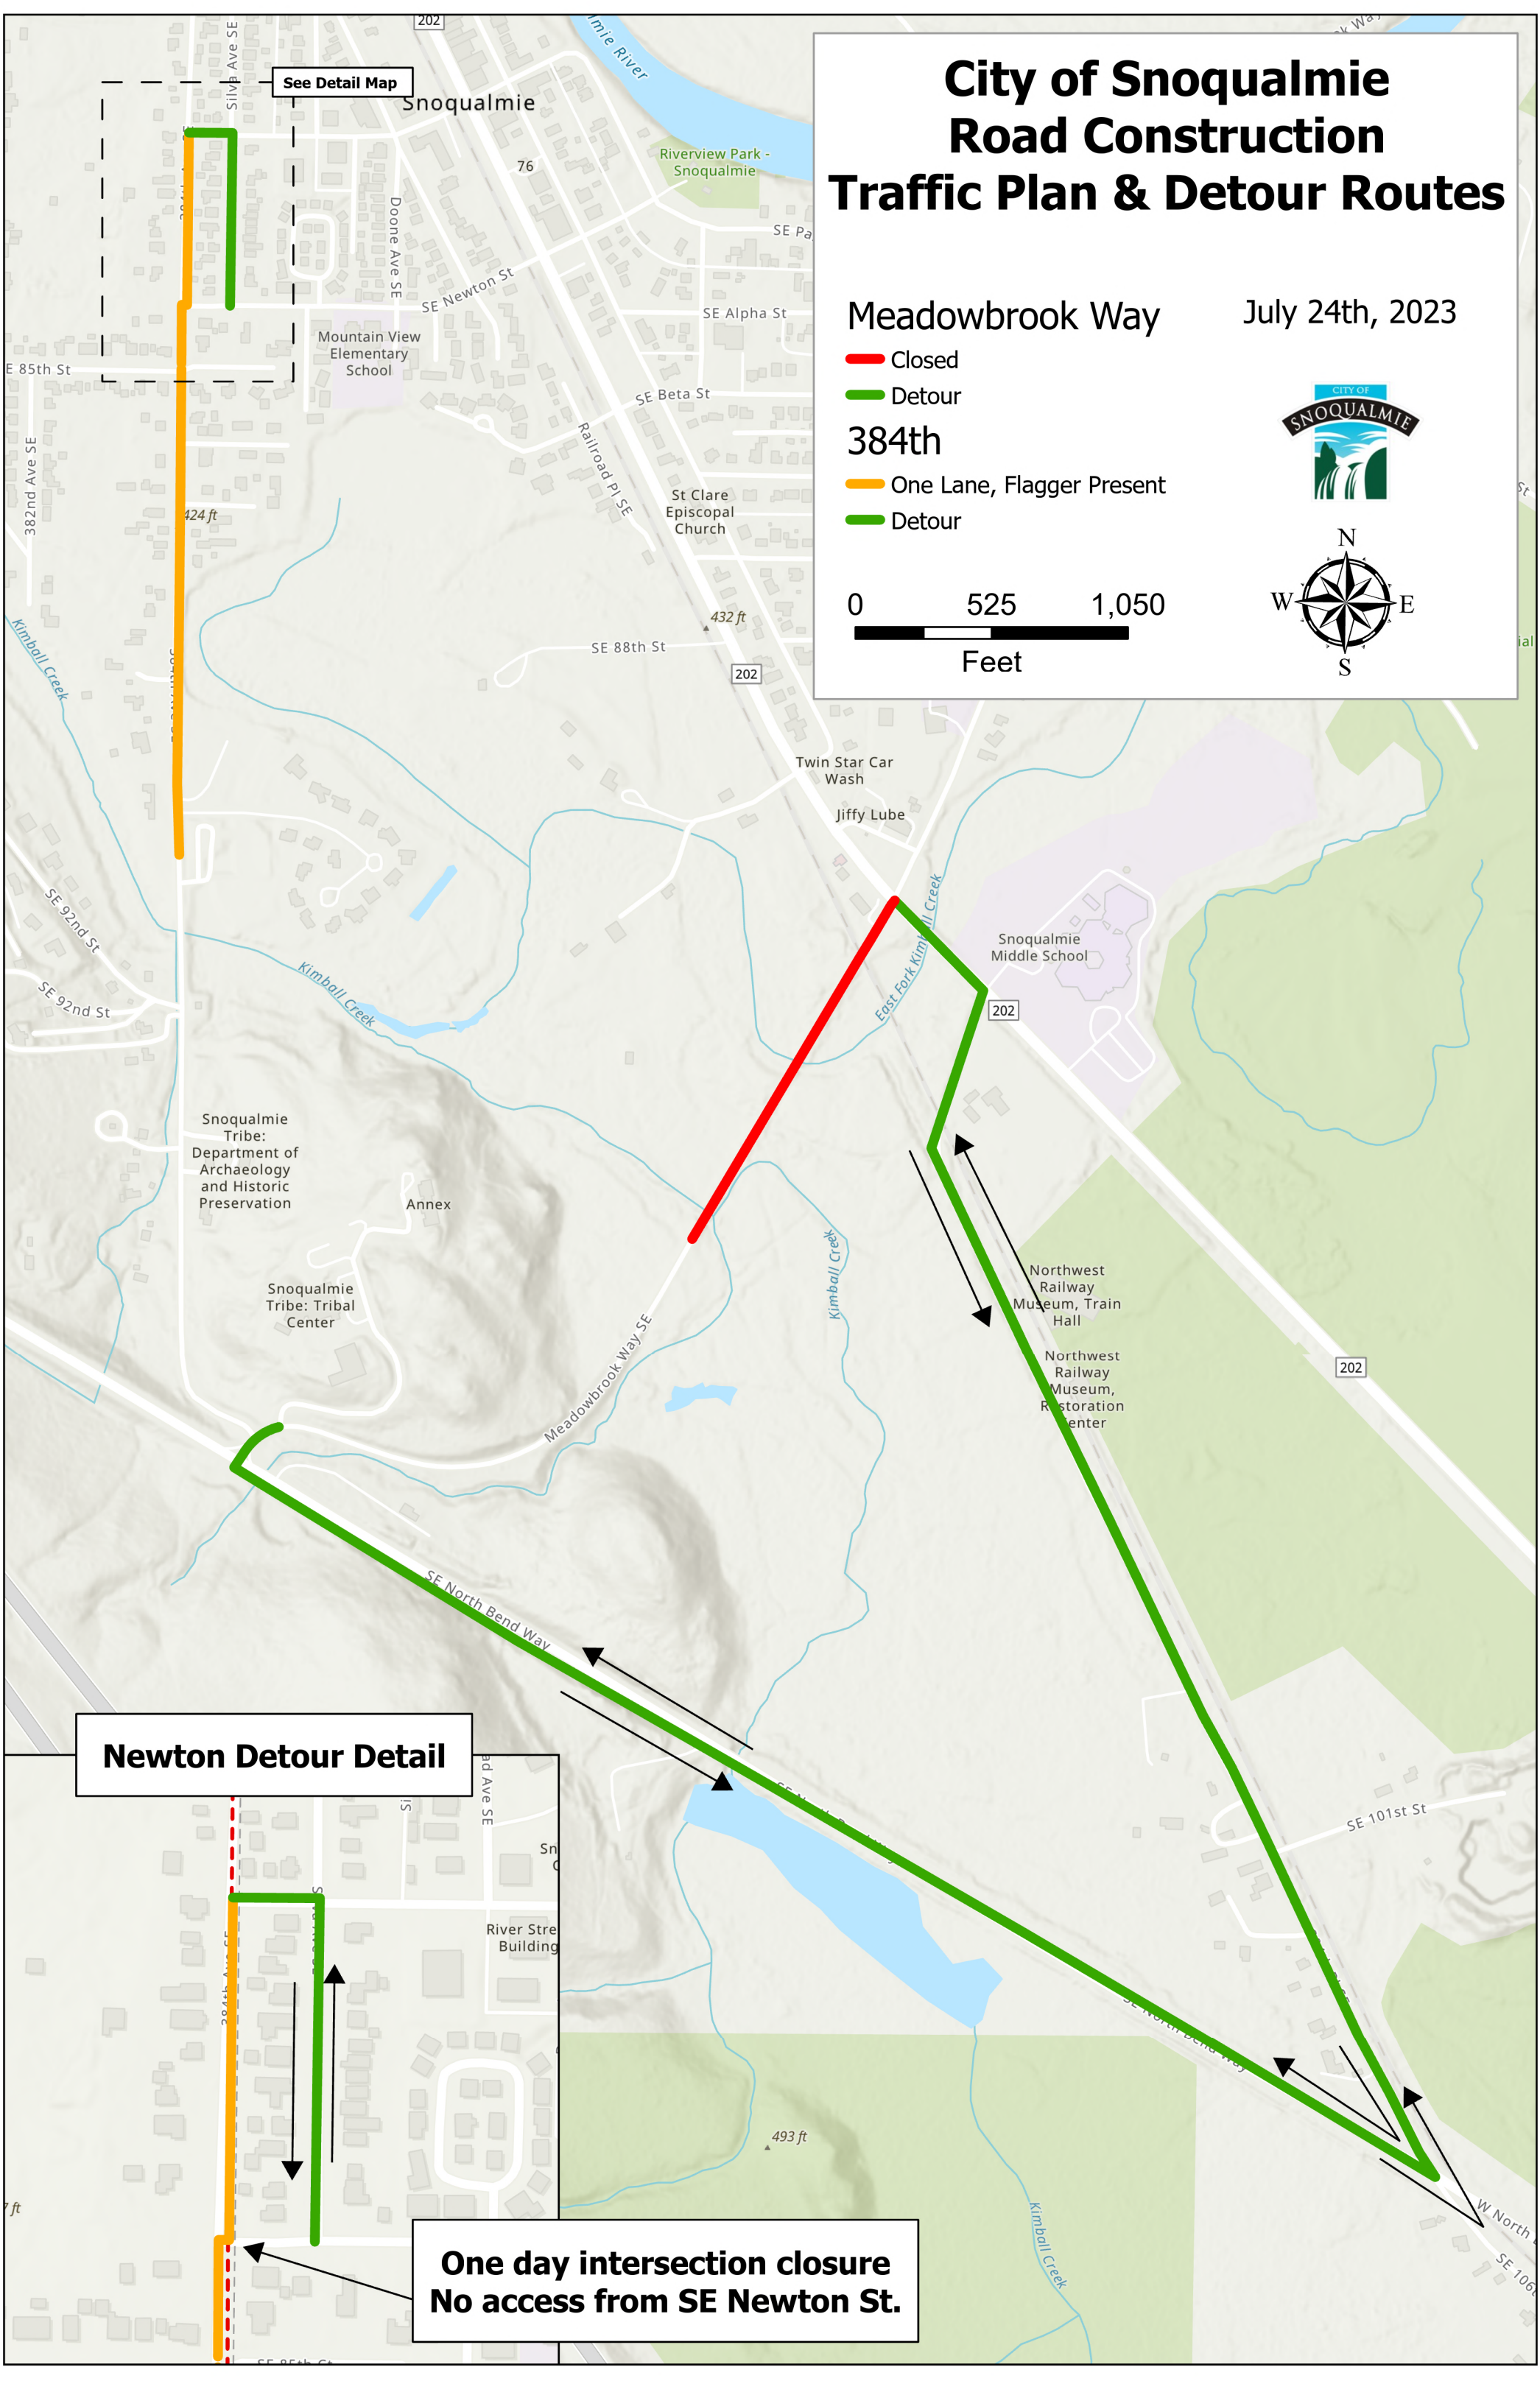

City of Snoqualmie Road Construction Traffic Plan & Detour Routes

July 24th, 2023

Meadowbrook Way

█ Closed

█ Detour

384th

█ One Lane, Flagger Present

█ Detour

Newton Detour Detail

**One day intersection closure
No access from SE Newton St.**