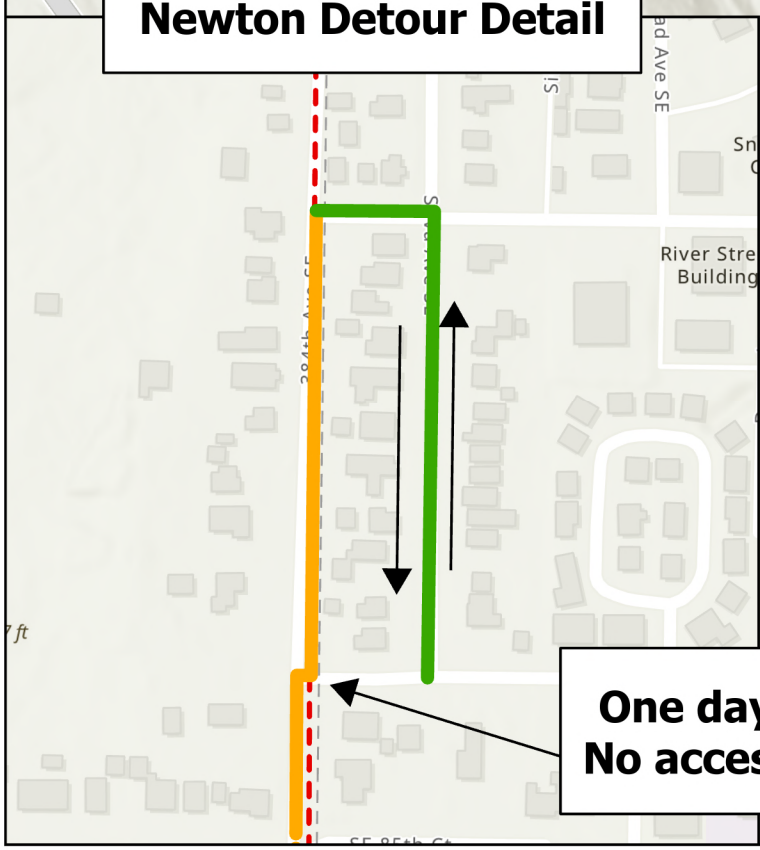

City of Snoqualmie Road Construction Traffic Plan & Detour Routes

July 24th, 2023

Meadowbrook Way

█ Closed

█ Detour

384th

█ One Lane, Flagger Present

█ Detour

Newton Detour Detail

**One day intersection closure
No access from SE Newton St.**